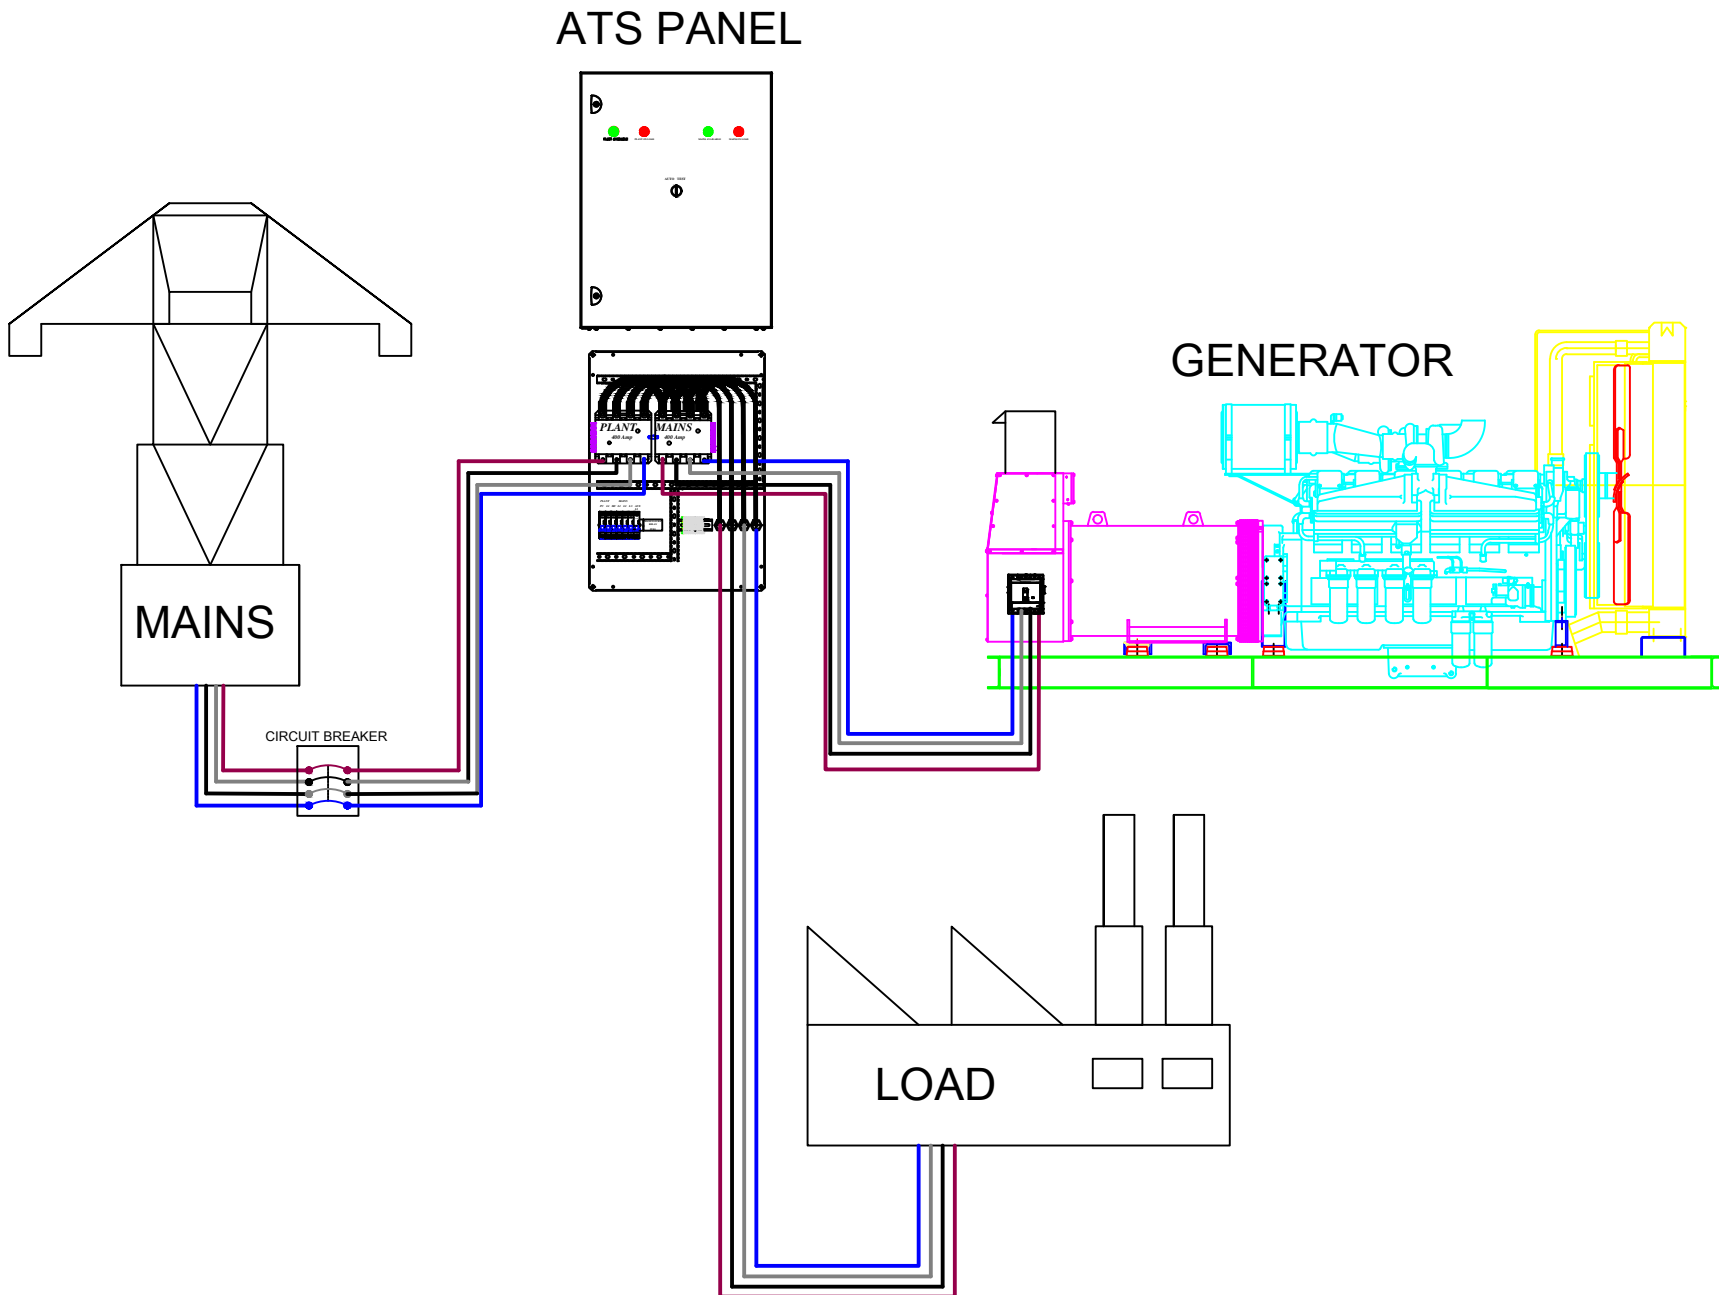

0 1 2 3 4 5 6

A
B
C
D
E
F

67 Devereaux Crescent, Ebley
Stroud Glos, GL5 4PX
Telefax 01453821322 Mobile 07968504488
Sales@bladespowergeneration.com
www.bladespowergeneration.com

Project:
3P + N ATS Layout
Date:
20 / 06 / 2010

Drawing no.:
BPG
Function:
-
Location:
Stroud Office

Init.: mb	Rev.: 1	Total sheets: 1	Sheet: 1 off 1
		Next sheet: 0